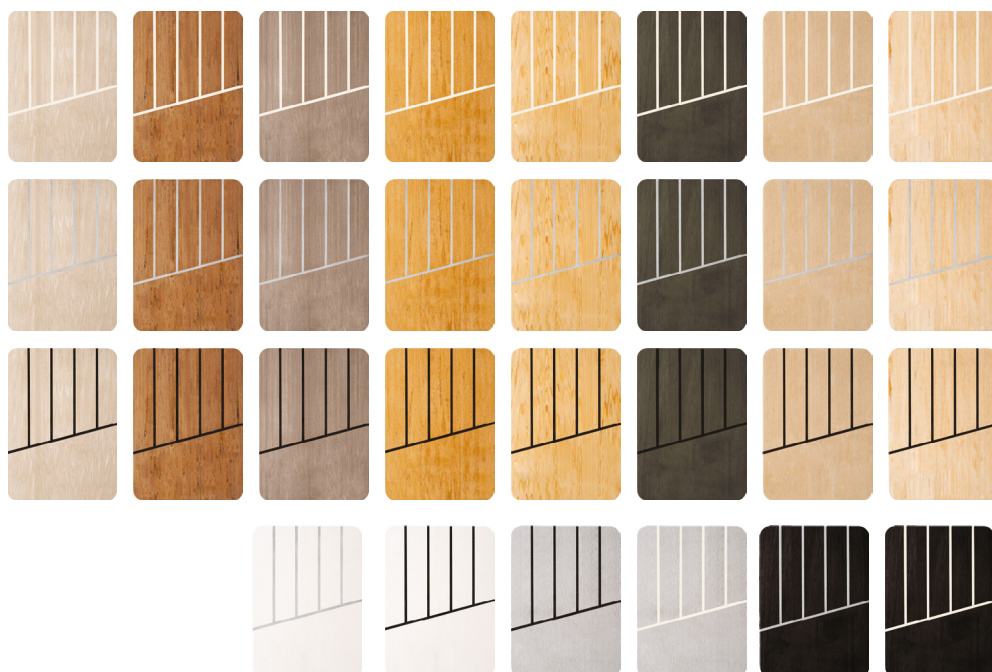

FLEXITEEK

Decking Colour Options

If you require further information about the Flexiteek colours featured within this brochure, then we would love to hear from you. Orders and samples request can be placed through our website or our sales team.

Our Flexiteek 2G decking is available in over 30 colour combinations, it's easy to maintain and 30% cooler than a typical teak deck. It's also trusted by over 200 of the world's leading boat builders. You can find Flexiteek near you through our extensive global distributor network who are fully trained and ready to help you find your perfect Flexiteek deck.

FARVEKOMBINATIONER

Over 30 farvekombinationer at vælge mellem.

Om du kan lide det klassiske teak-look eller noget mere moderne, så har vi 11 farver du kan vælge mellem. Kombineret med sorte, grå eller hvide fuger, giver dette dig en uanet række af kombinationsmuligheder til tilpasning af dit dæk. Udvalgte farver lagerføres i begrænset omfang lokalt.