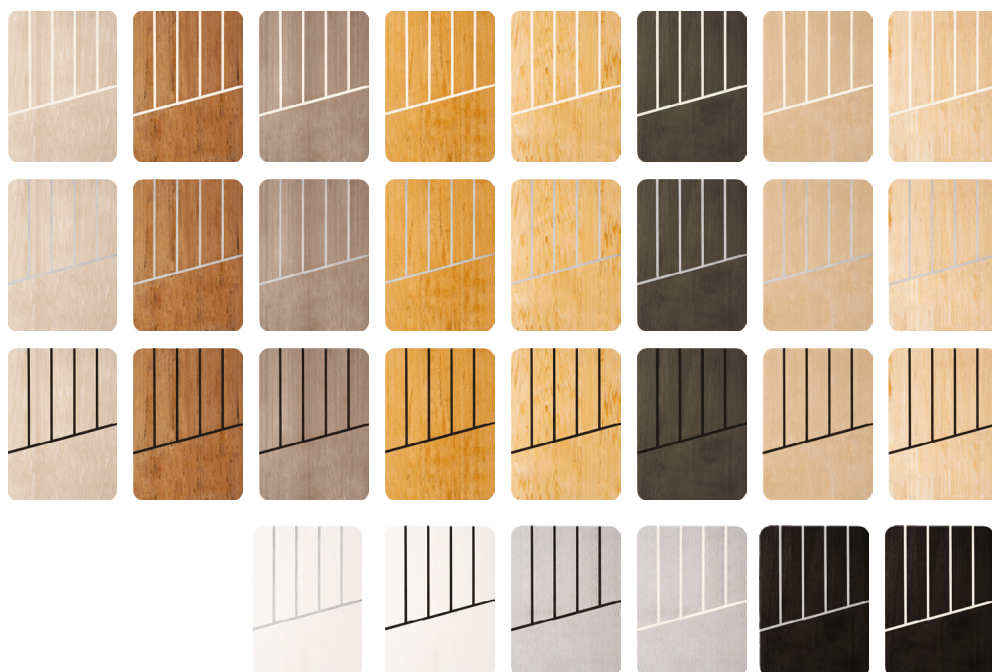

FLEXITEEK

Decking Colour Options

If you require further information about the Flexiteek colours featured within this brochure, then we would love to hear from you. Orders and samples request can be placed through our website or our sales team.

Our Flexiteek 2G decking is available in over 30 colour combinations, it's easy to maintain and 30% cooler than a typical teak deck. It's also trusted by over 200 of the world's leading boat builders. You can find Flexiteek near you through our extensive global distributor network who are fully trained and ready to help you find your perfect Flexiteek deck.

VÄRIYHDISTELMÄT

Yli 30 väriyhdistystä valitsena.

Whether you fancy a classic teak look, or something more modern, we have 11 colours to choose from. Combined with Black, Grey or White caulking, this gives you an enviable range of combinations with which to customise your deck.

Teak on uuden tiikin värinen ja edelleen yksi yleisimmistä värivalinnoista.

KANNEN SUUNNITTELUOHJELMA

Käytä kannen suunnitteluohjelmaa luodaksesi täydellisen kannen veneellesi flexiteek.com/flexiteek-2g/deck-designer