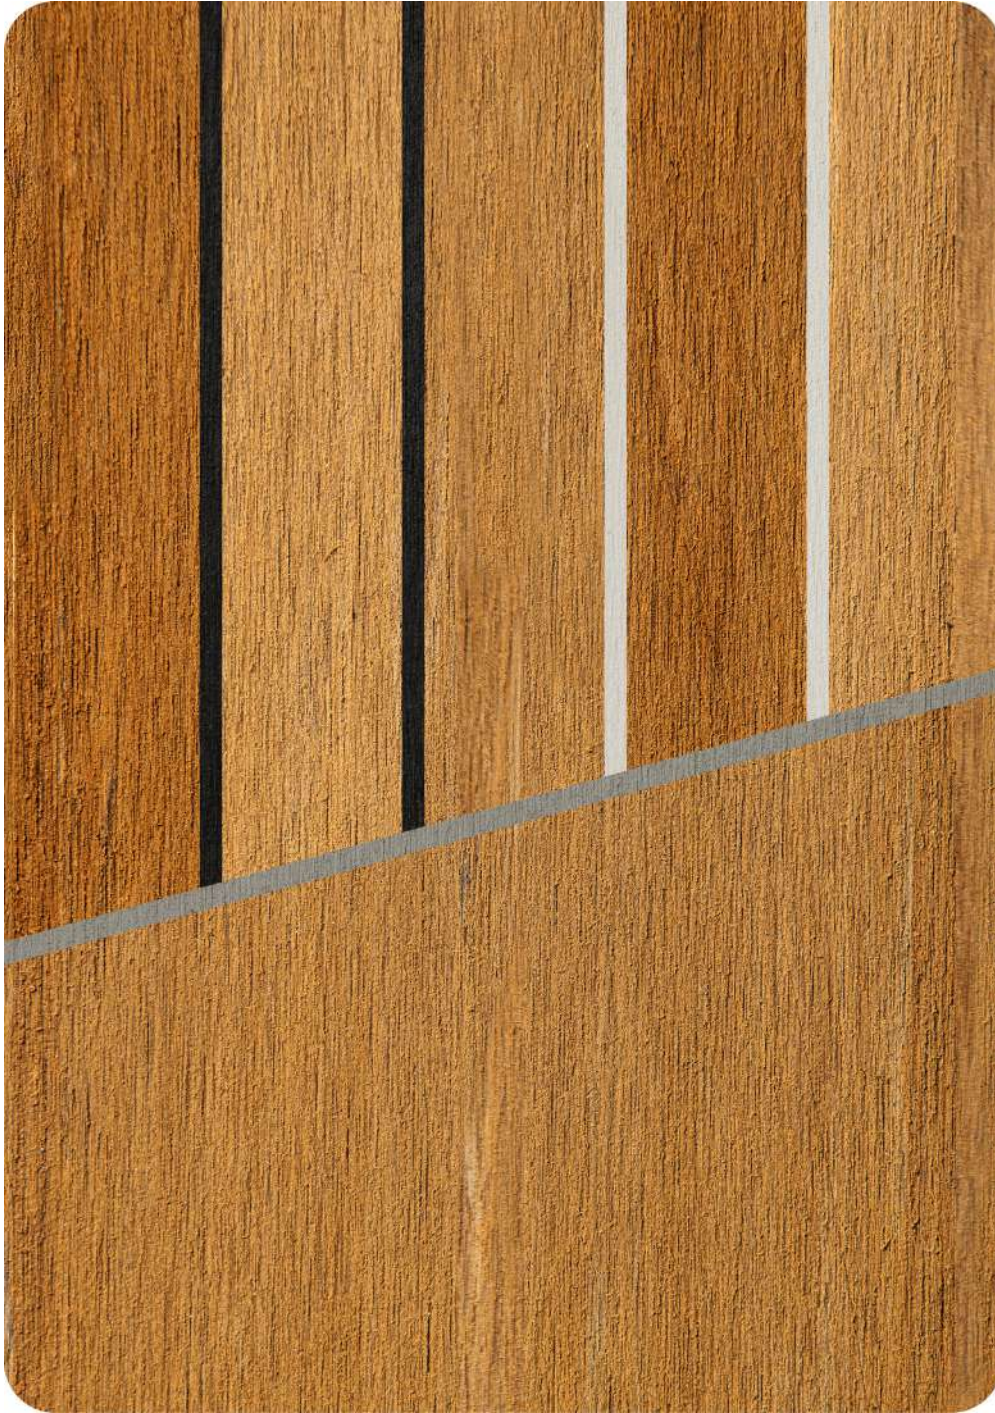

TRITONE - TEAK

Providing you a timeless look of natural teak with a modern twist. Featuring three subtle tone variations, it captures the classic charm of traditional decking.

DECK DESIGNER

Use our deck designer to create the perfect deck for your boat.
flexiteek.com/flexiteek/deck-designer/

REQUEST A SAMPLE

Individual samples : flexiteek.com/request-a-sample/
Sample pack : flexiteek.com/request-a-sample-pack/

Please Note : Flexiteek is designed to replicate the graining found on natural timber, therefore, this effect will differ between planks. This non-uniformity is intentional and an inherent feature of the product.