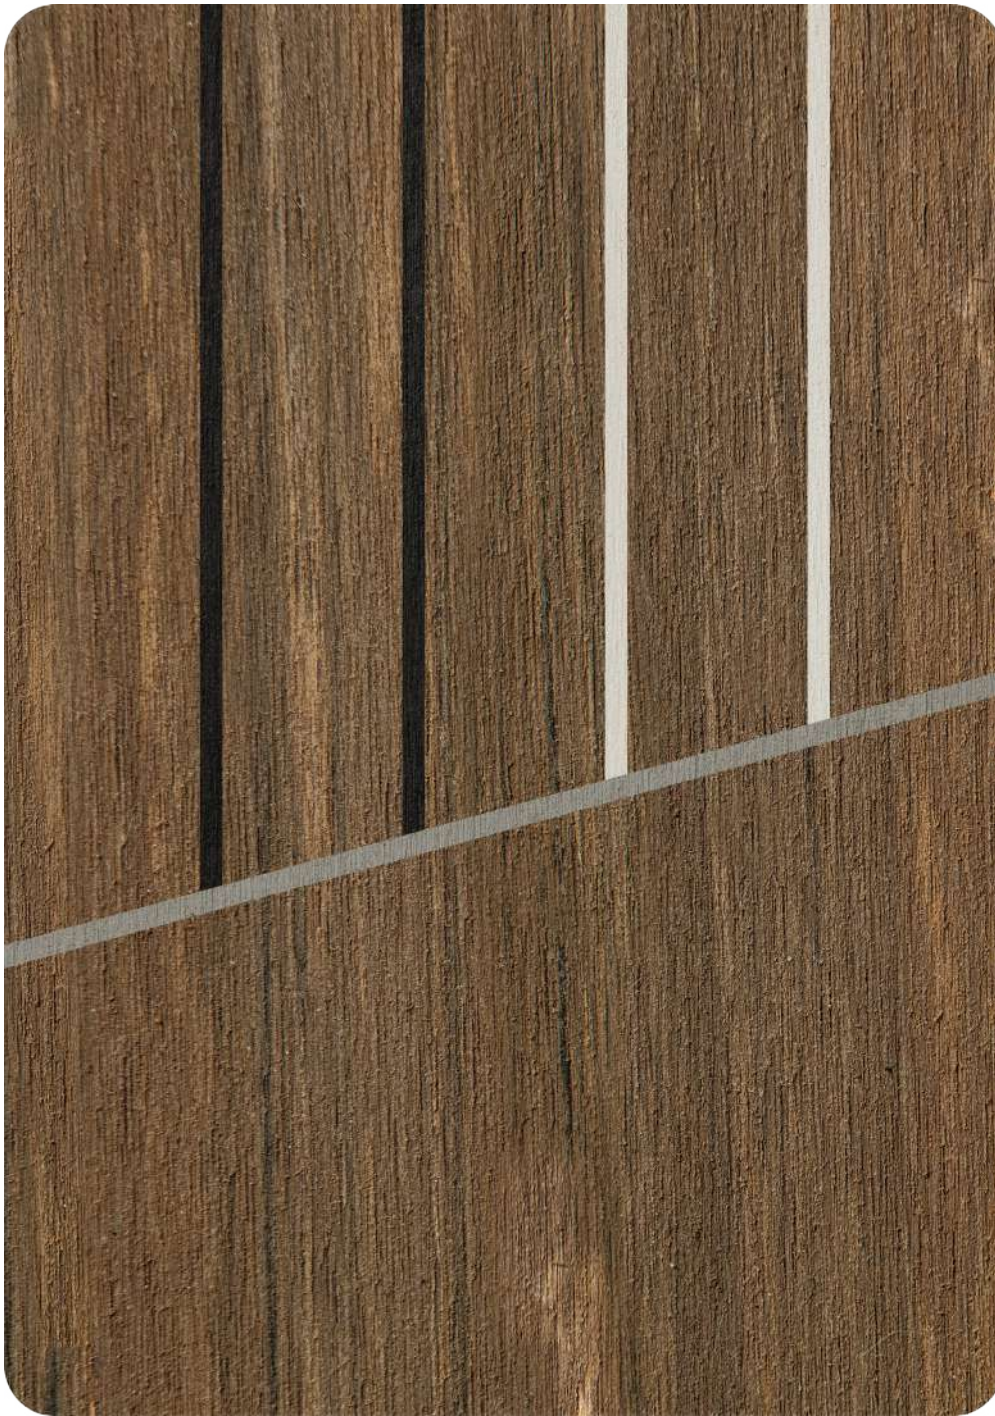

WALNUT

Perfectly balanced variation gives Walnut the look and feel of the American Walnut it was designed to mimic.

DECK DESIGNER

Use our deck designer to create the perfect deck for your boat.
[flexiteek.com/flexiteek/deck-designer/](https://www.flexiteek.com/flexiteek/deck-designer/)

REQUEST A SAMPLE

Individual samples : [flexiteek.com/request-a-sample/](https://www.flexiteek.com/request-a-sample/)
Sample pack : [flexiteek.com/request-a-sample-pack/](https://www.flexiteek.com/request-a-sample-pack/)

Please Note : Flexiteek is designed to replicate the graining found on natural timber, therefore, this effect will differ between planks. This non-uniformity is intentional and an inherent feature of the product.