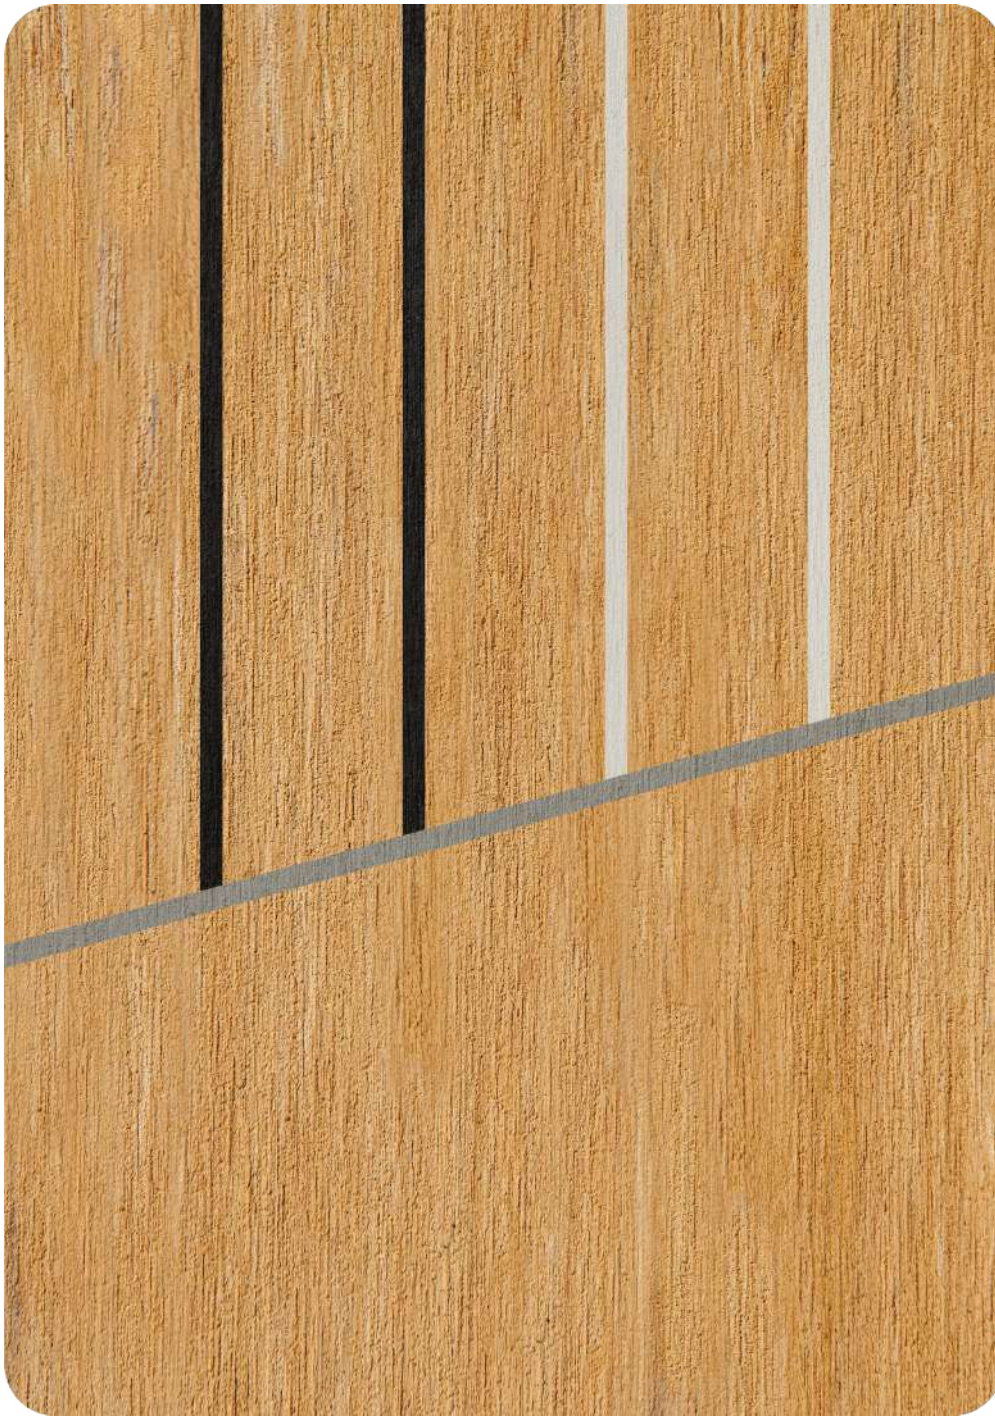

SCRUBBED

Designed to mimic freshly scrubbed teak, this colour has a lovely warm tone with a deep variation.

DECK DESIGNER

Use our deck designer to create the perfect deck for your boat.
[flexiteek.com/flexiteek/deck-designer/](https://www.flexiteek.com/flexiteek/deck-designer/)

REQUEST A SAMPLE

Individual samples : [flexiteek.com/request-a-sample/](https://www.flexiteek.com/request-a-sample/)
Sample pack : [flexiteek.com/request-a-sample-pack/](https://www.flexiteek.com/request-a-sample-pack/)

Please Note : Flexiteek is designed to replicate the graining found on natural timber, therefore, this effect will differ between planks. This non-uniformity is intentional and an inherent feature of the product.