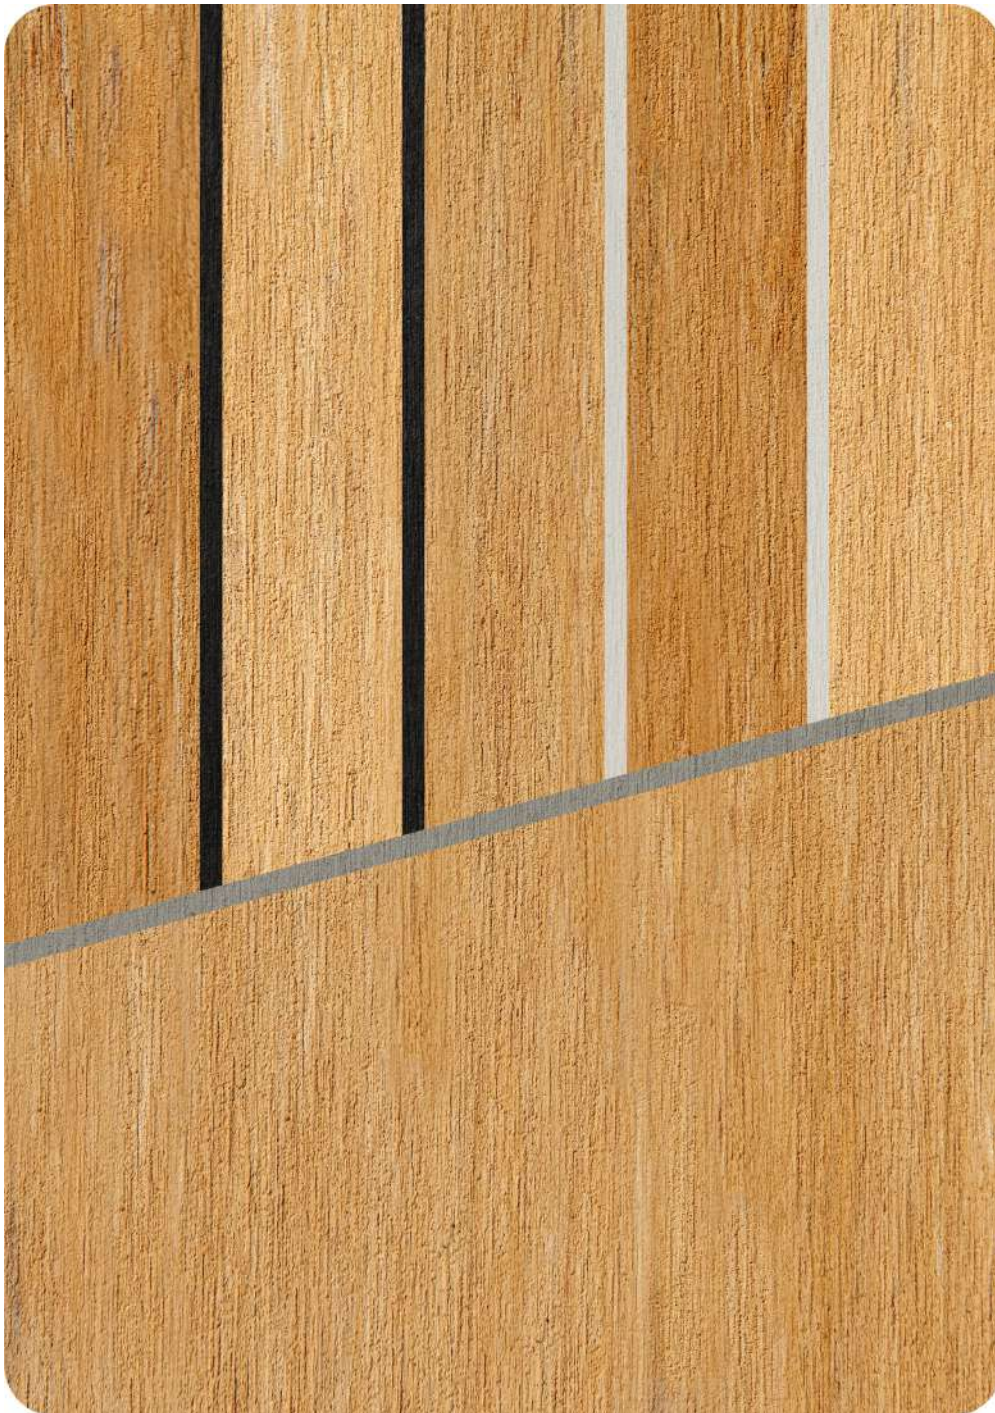

TRITONE - SCRUBBED

Providing a colour which is warm, natural, and full of depth. Its deep variation in tone and rich honey hues give your deck an authentic, lived-in charm.

DECK DESIGNER

Use our deck designer to create the perfect deck for your boat.
[flexiteek.com/flexiteek/deck-designer/](https://www.flexiteek.com/flexiteek/deck-designer/)

REQUEST A SAMPLE

Individual samples : [flexiteek.com/request-a-sample/](https://www.flexiteek.com/request-a-sample/)
Sample pack : [flexiteek.com/request-a-sample-pack/](https://www.flexiteek.com/request-a-sample-pack/)

Please Note : Flexiteek is designed to replicate the graining found on natural timber, therefore, this effect will differ between planks. This non-uniformity is intentional and an inherent feature of the product.