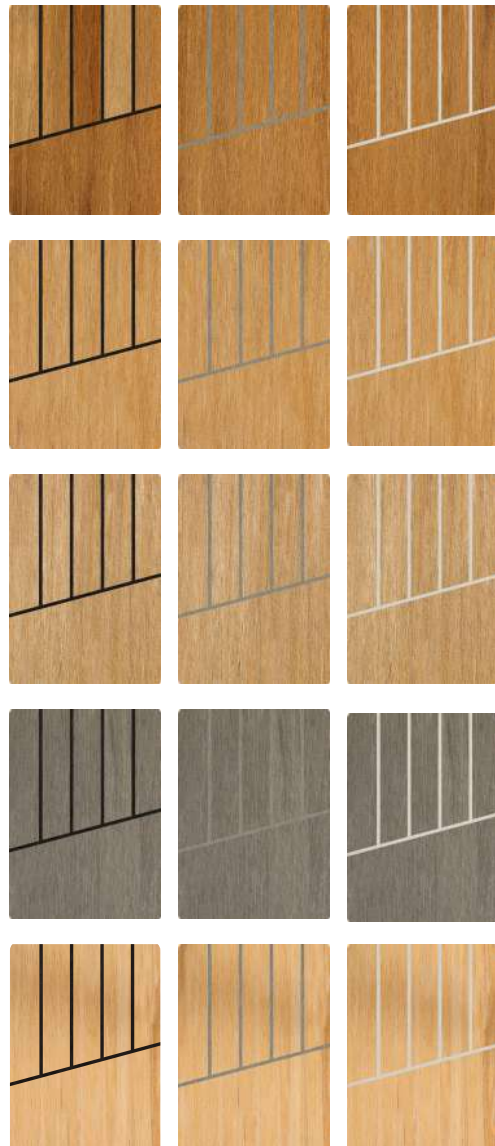

COLOUR COMBINATIONS

Over 15 colour combinations to choose from.

Create the decking look you want with one of our five colour options, including our new Ash shade, offering a lighter choice.

All our colours are available in up to three caulking options, traditional black, contemporary grey or modern white, to help you customise your new deck.