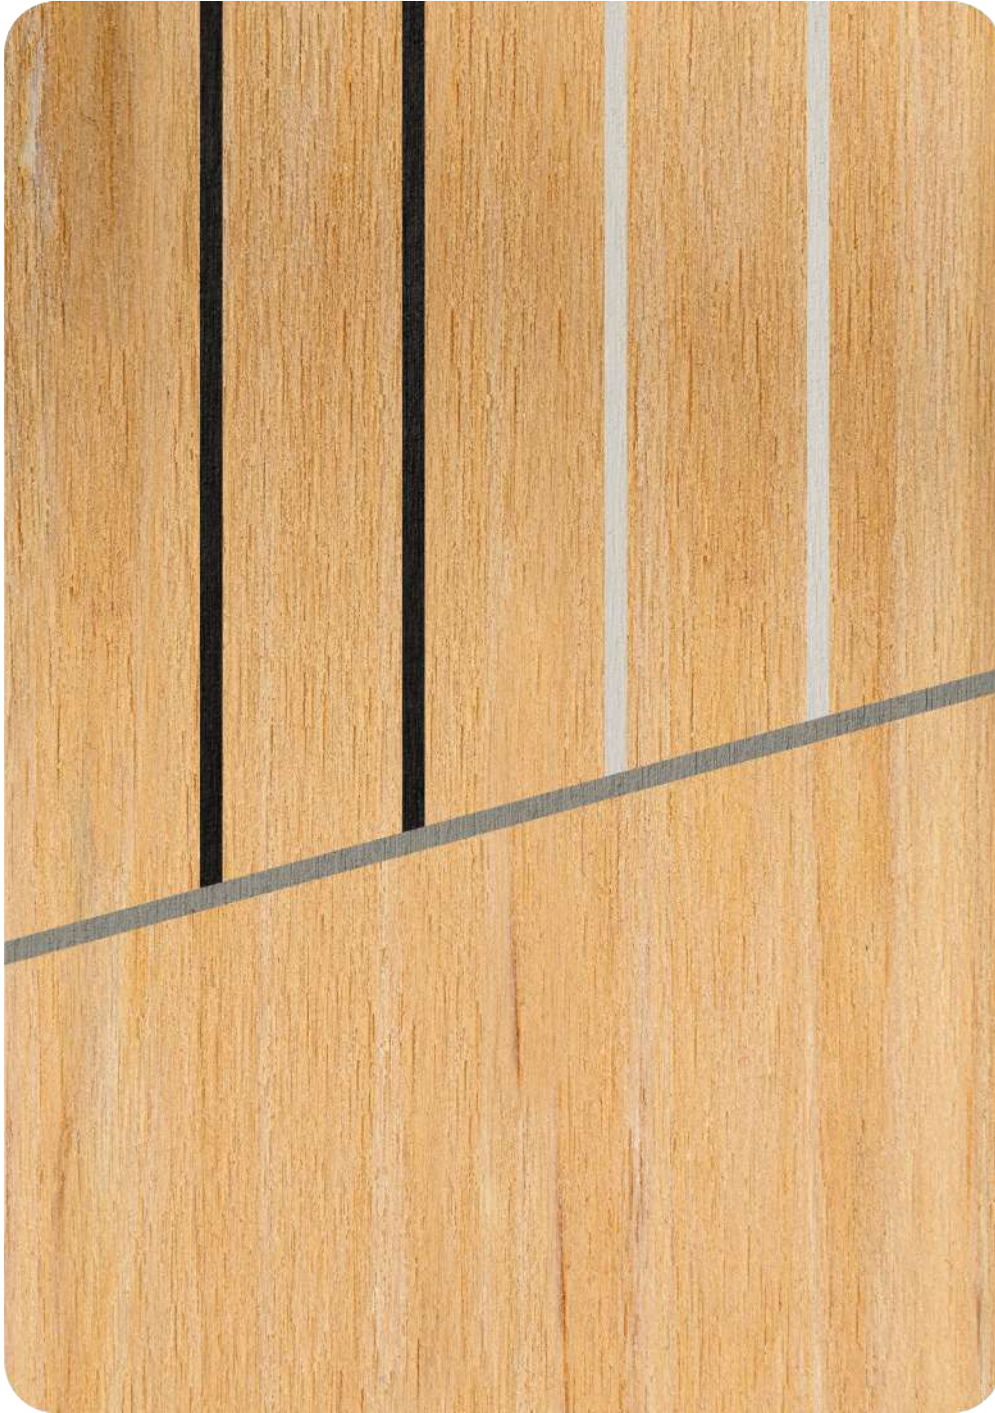

Please Note : Flexiteek is designed to replicate the graining found on natural timber, therefore, this effect will differ between planks. This non-uniformity is intentional and an inherent feature of the product.

WEATHERED

Prefer your teak as it starts to weather? Then a Faded deck will be the answer. A perfect mix between Bleached and Weathered.

DECK DESIGNER

Use our deck designer to create the perfect deck for your boat.
[flexiteek.com/flexiteek/deck-designer/](https://www.flexiteek.com/flexiteek/deck-designer/)